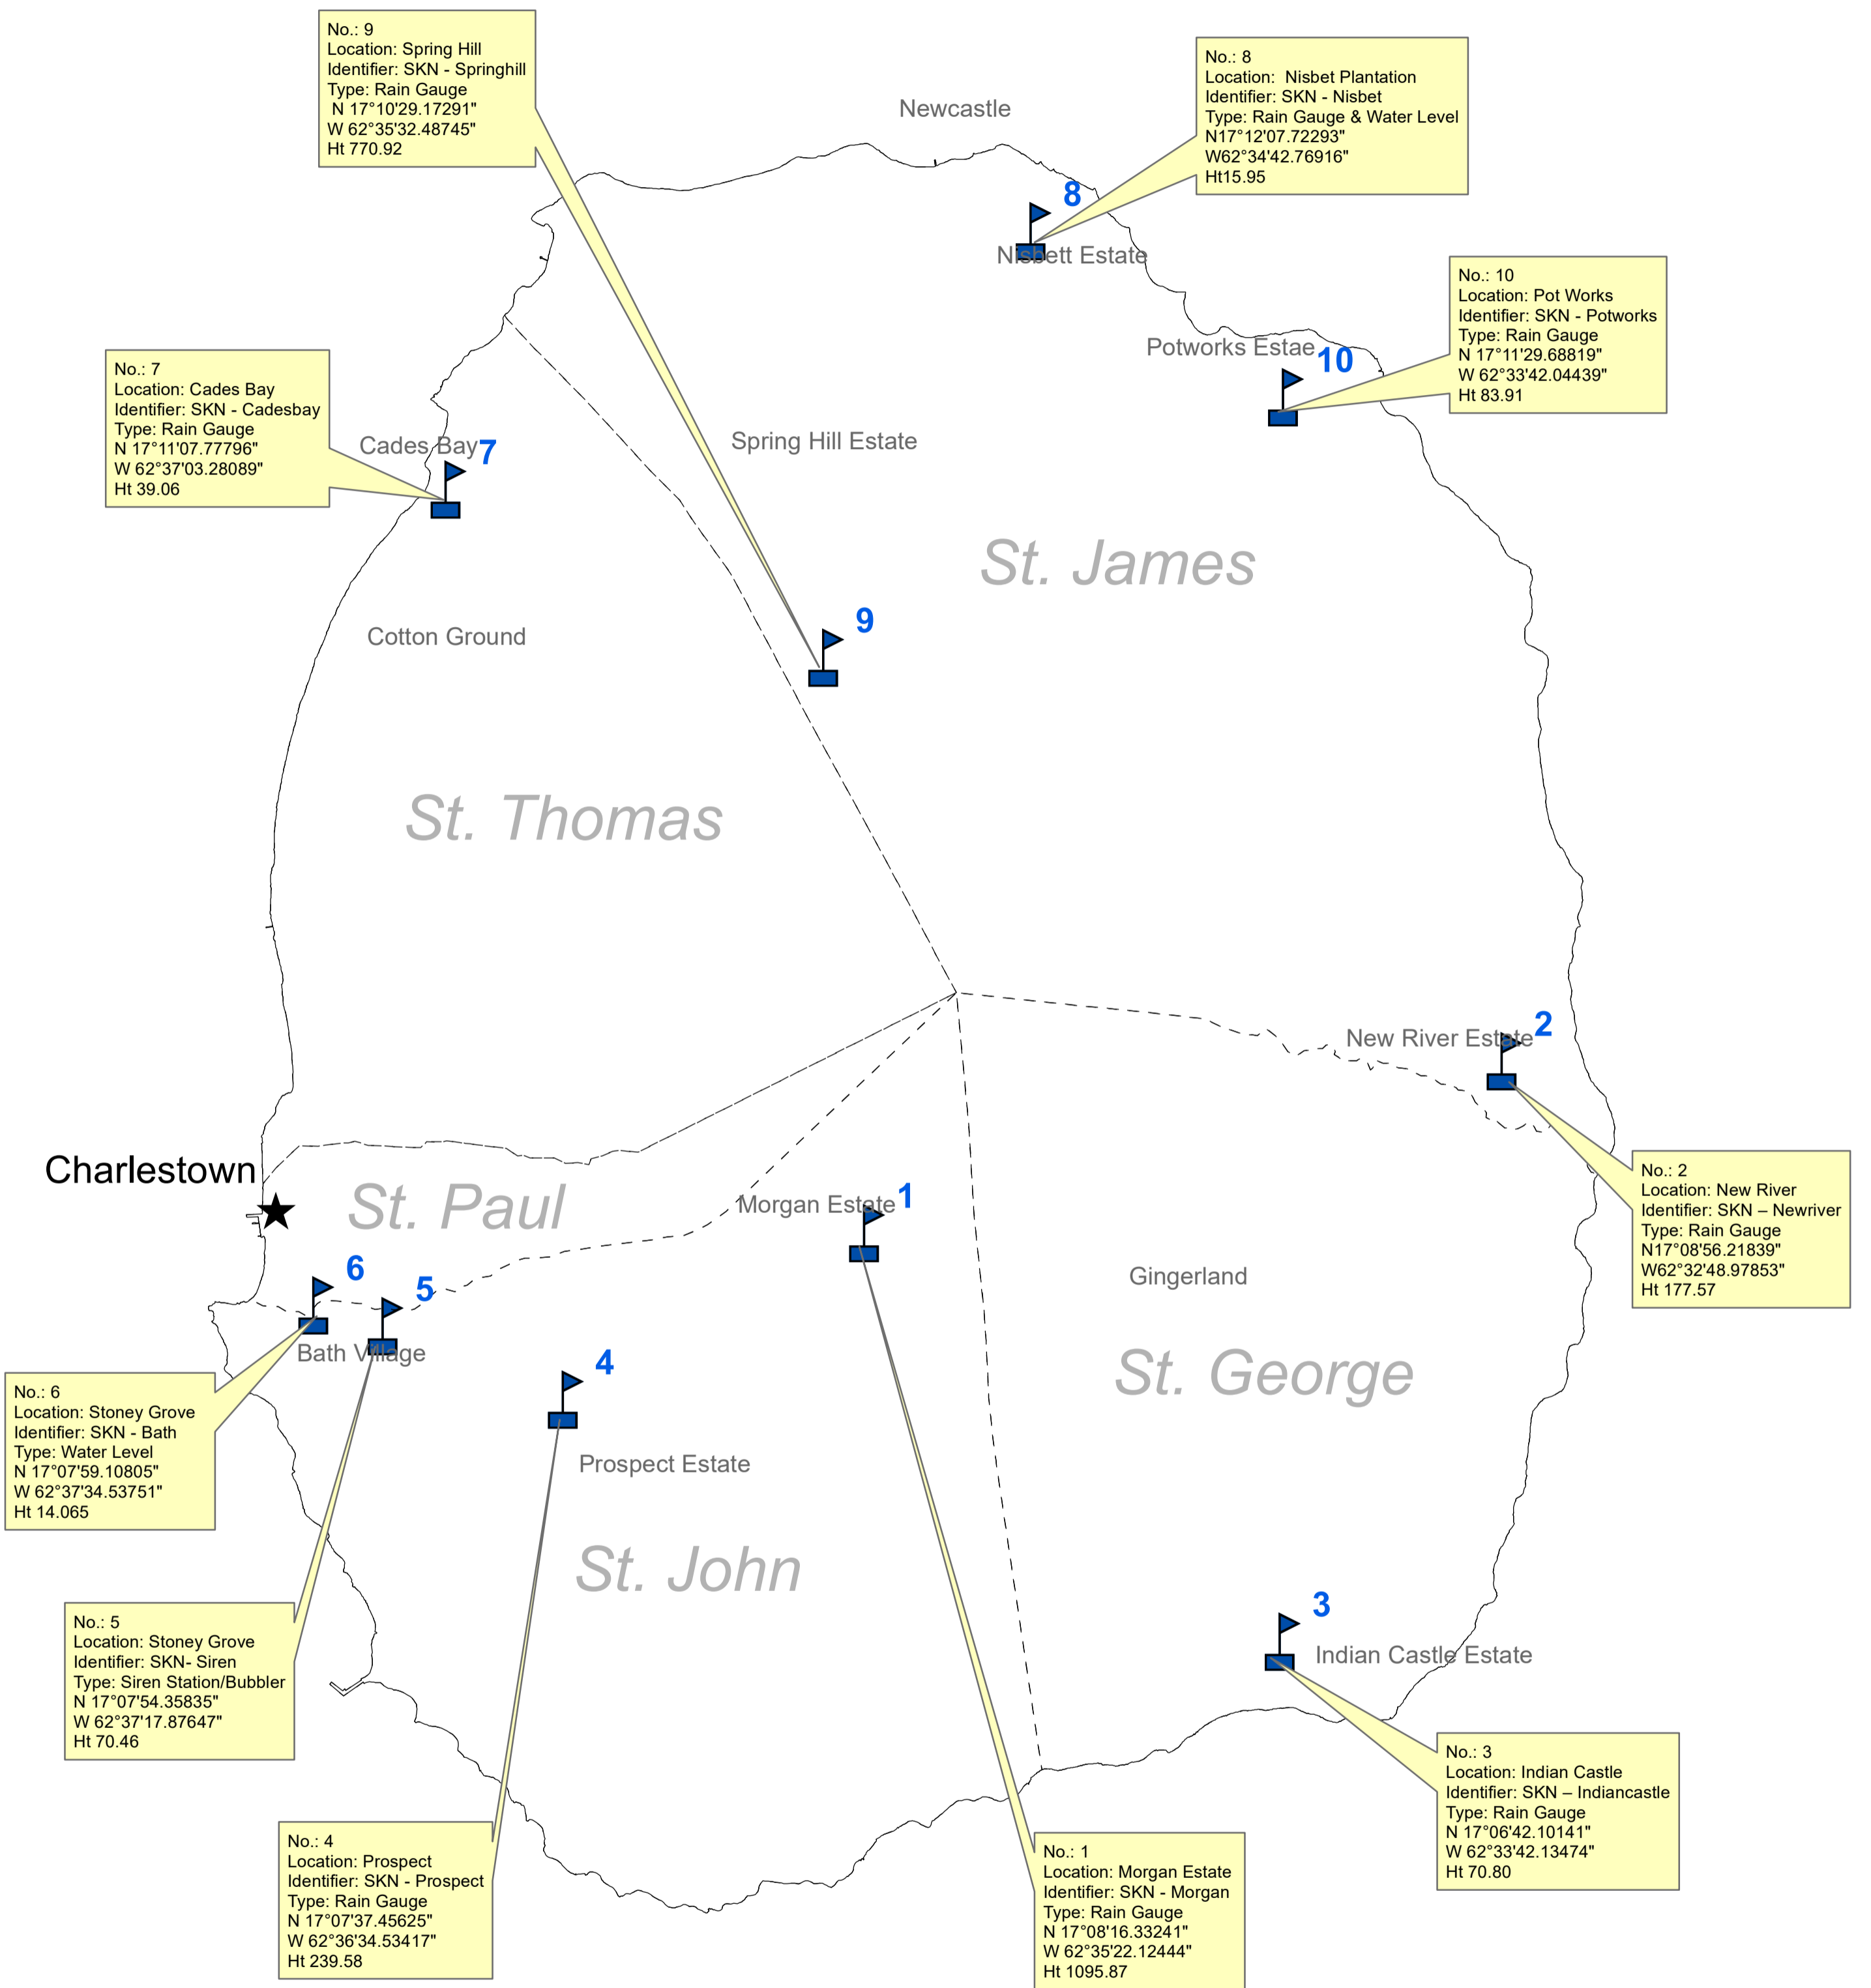

NEVIS W.I.

Nevis Flood Management System

Legend

-  Capital
-  Parish Boundary
-  Coastline
-  Stations (Global Coord)